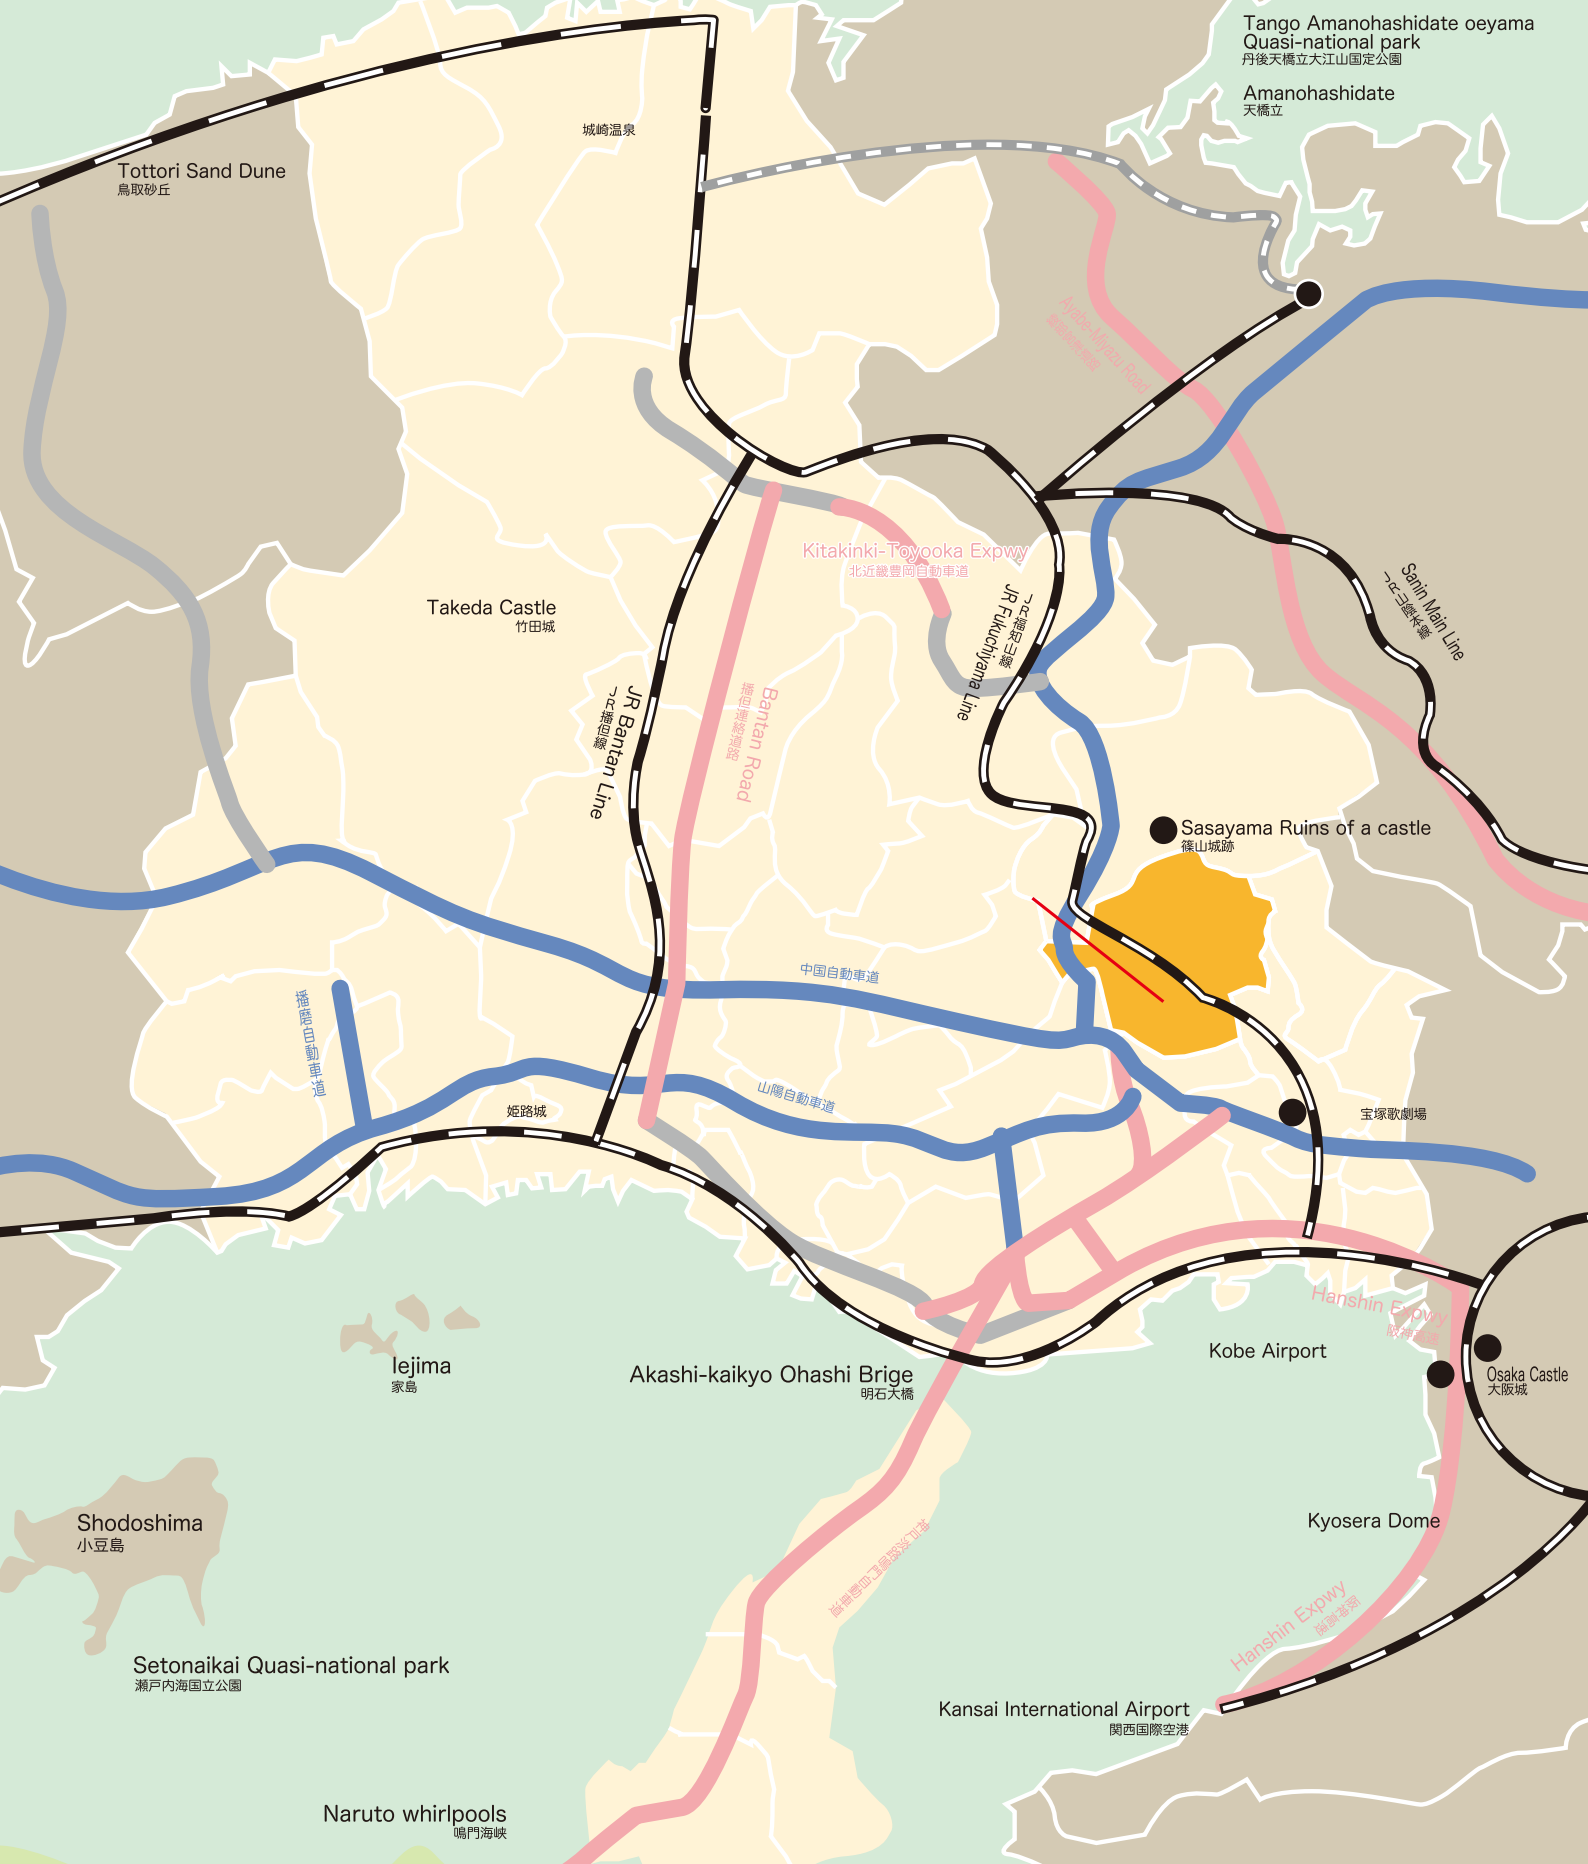

Tango Amanohashidate oeyama
Quasi-national park
丹後天橋立大江山国定公園

Amanohashidate
天橋立

Tottori Sand Dune
鳥取砂丘

城崎温泉

Takeda Castle
竹田城

Kitakinki-Toyooka Expwy
北近畿豊岡自動車道

JR Bantan Line
山陽本線

Bantan Road
山陽自動車道

JR Fudohyama Line
山陽本線

Saiki Main Line
山陽本線

Sasayama Ruins of a castle
篠山城跡

姫路城

中国自動車道

山陽自動車道

姫路城

宝塚歌劇場

Iejima
家島

Akashi-kaikyo Ohashi Brige
明石海峡大橋

Kobe Airport

Hanshin Expwy
阪神高速

Osaka Castle
大阪城

Shodoshima
小豆島

Setonaikai Quasi-national park
瀬戸内海国立公園

Kyosera Dome

Kansai International Airport
関西国際空港

Hanshin Expwy
阪神高速

Naruto whirlpools
鳴門海峡